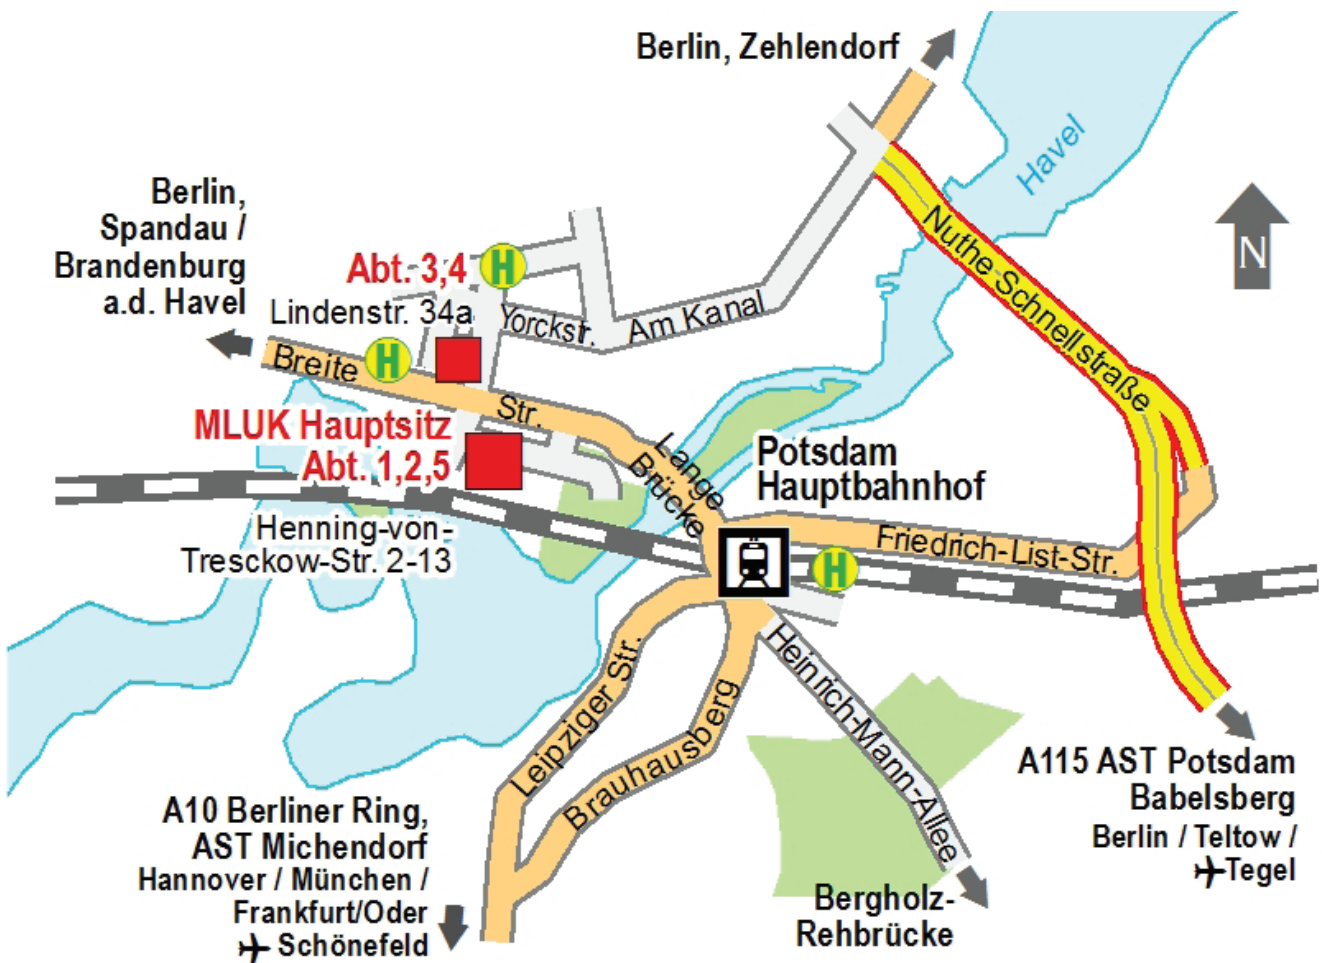

Locations of the ministry in Potsdam

General

Map base
© Geobasis-DE/LGB

Office building
Henning-von-Tresckow-Straße 1-13, 14467 Potsdam
Lindenstraße 34a, 14467 Potsdam

Stops
Alter Markt / Landtag
Schloßstraße

Lines
Tram: 91, 92, 93, 96, 98, 99
Bus: 580, 605, 606, 609, 610, 612, 614, 631, 638, 650, 695, X15